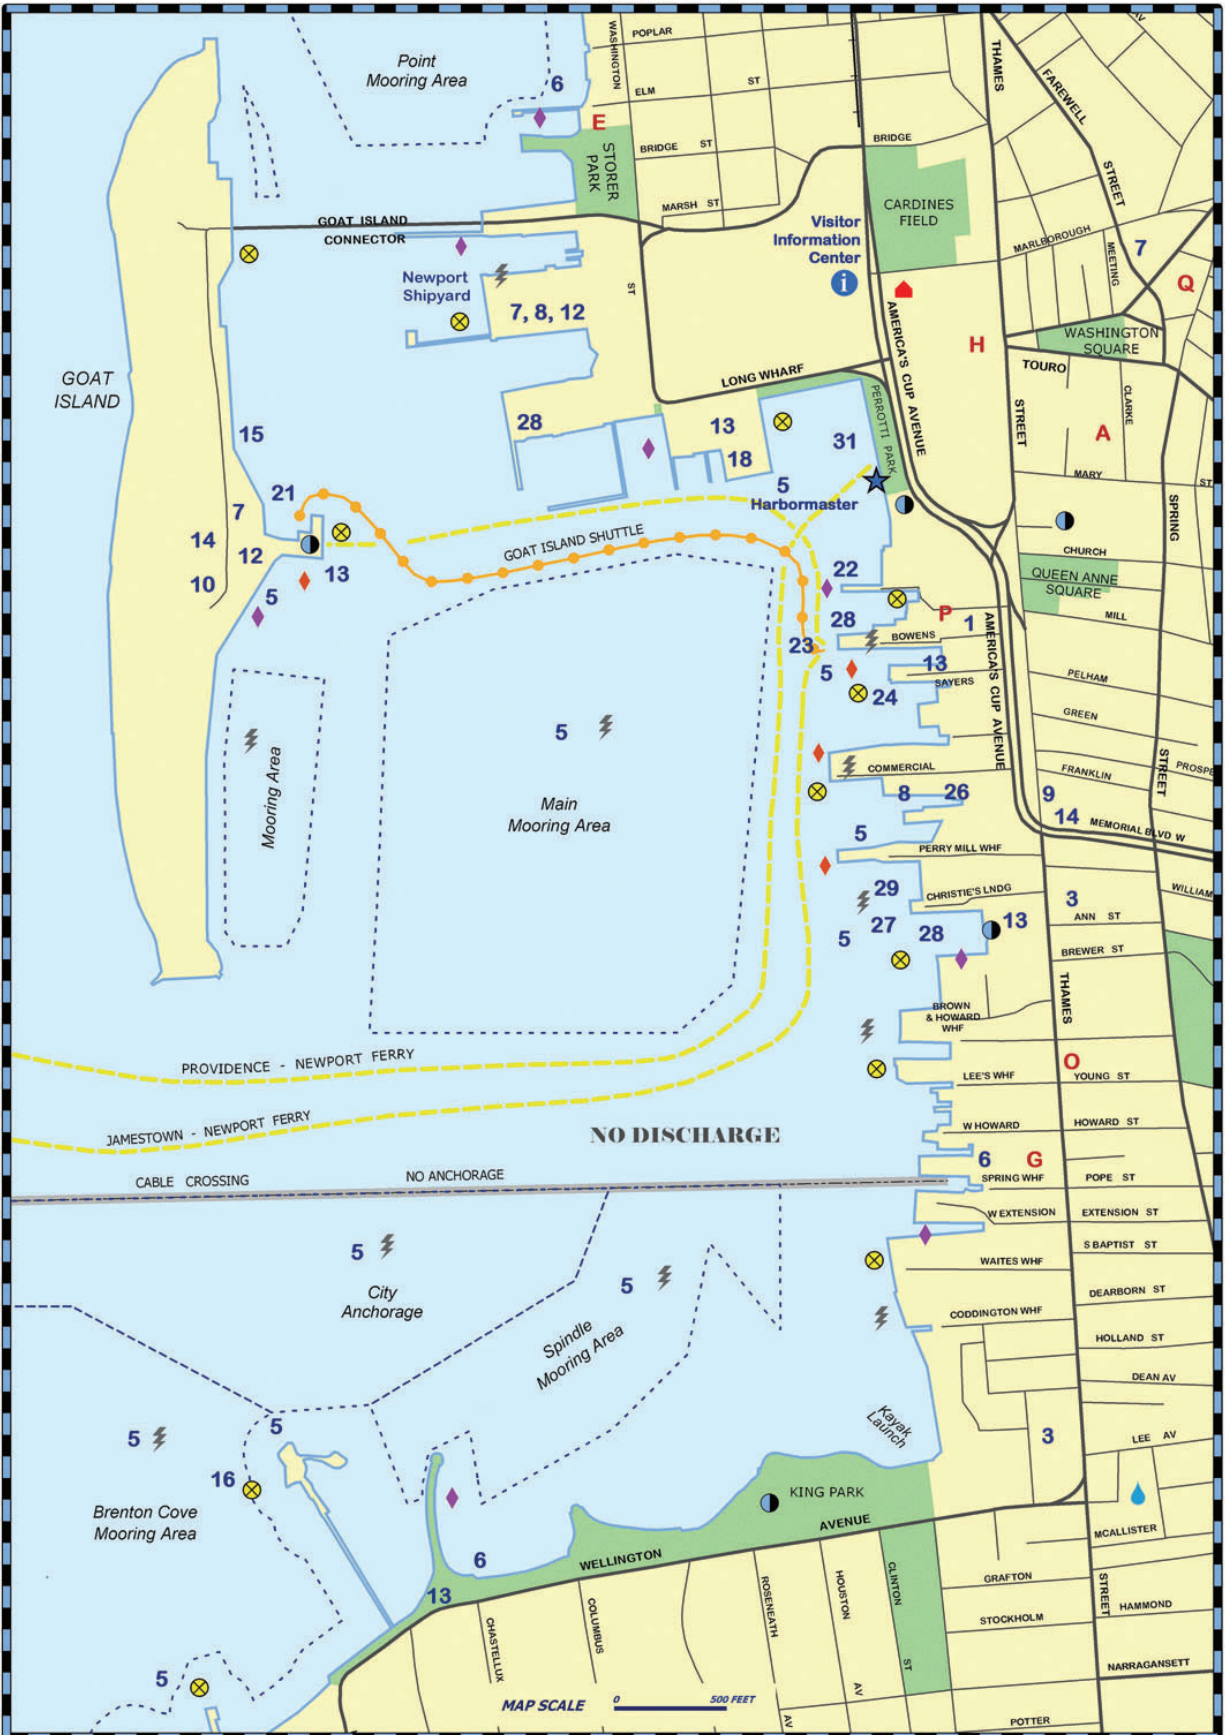

Inner Harbor

This map is not suitable for navigational purposes.
 Reproduction only by permission of Newport Harbor Guide.

FOR LEGEND SEE LARGE MAP

www.mappingplanning.com
 MH 2007